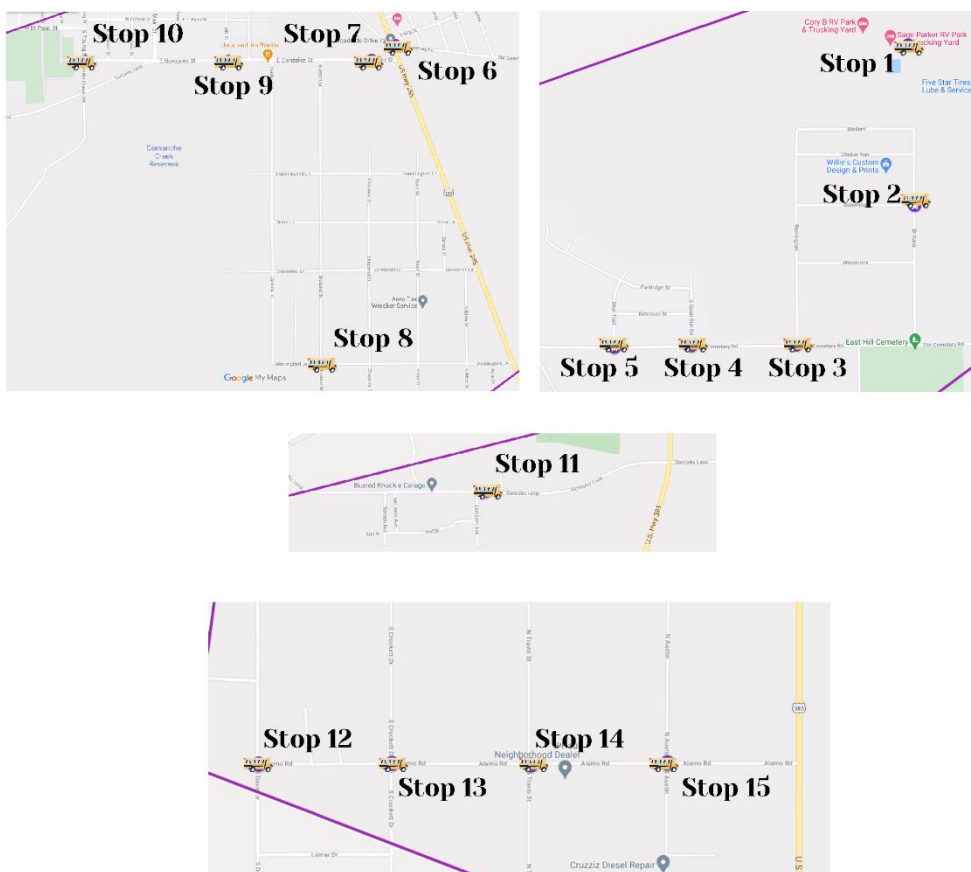

Bus Pick-Up/Drop-Off Schedule

Bus #37

	Pick Up	Drop Off
1. 45 th Lane and Hwy 18	6:20	1:50
2. East 48 th Lane and Hwy 18	6:25	1:45
3. 47 th Lane and Gonzalez Road	6:35	1:40
4. 51 st Lane and Gonzalez Road	6:40	1:35
5. 55 th Lane and Alexander Lane	6:45	1:30
6. 55 th Lane and Hallford	6:50	1:25
7. Sullivan Road (Between 53 rd Lane and 51 st Lane)	7:00	1:15
8. 53 rd Lane and Stone Road	7:10	1:05
9. 51 st Lane and Stone Road	7:15	1:00
10. 49 th Lane and Stone Road	7:20	12:55
11. 47 th Lane and Stone Road	7:25	12:50
12. Industrial and Stone Road	7:30	12:45

Bus #32

	Pick Up	Drop Off
1. Greasewood Flats Curve	7:00	1:20
2. West Gomez Road and Hwy 285	7:05	1:15
3. Hwy 285 and Bailey Road	7:10	1:05
4. 14 th Street and Marshall (Oasis Apartments)	7:20	12:55
5. Ryan Street and Oklahoma Street (Southern View Apartments)	7:30	12:45

FSISD Van (Subject to change)

	Pick Up	Drop Off
1. Battle Street between Putnam and Farabee (Coyanosa)	6:15	2:00
2. 1776 and McIntire Road (Coyanosa)	6:25	1:50
3. Belding Farms	7:00	1:10

Please see the reverse side for pictures of the pick-up and drop-off points listed above.

Summer School Bus Route Maps

Bus #37

Bus #33

Bus #36

Bus #32